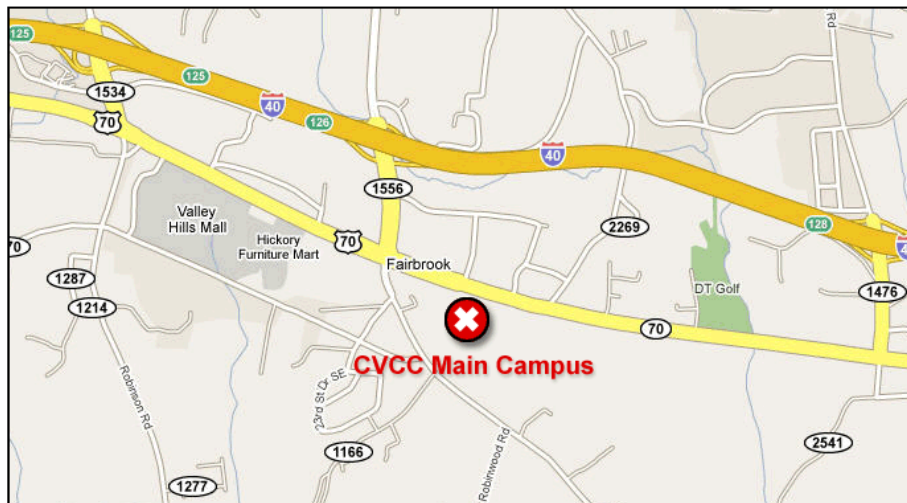

## Main Campus Directions

### Traveling West on I-40 from Statesville and other points East:

1. Exit I-40 at Exit #126.
2. Turn left at top of exit ramp onto McDonald Parkway.
3. Move into a left turning lane
4. Turn left at the third traffic light onto US Hwy 70E, and move into far right lane
5. At the next traffic light turn right onto CVCC's main campus

### Traveling East on I-40 from Asheville and other points West:

1. Exit I-40 at Exit #126.
2. Turn right at top of exit ramp onto McDonald Parkway.
3. At the 2nd traffic light, merge left into the double turning lanes and turn left on Highway 70 East.
4. At the next traffic light turn right onto CVCC's main campus

### Directions to CVCC Main Campus from US Highway 321

1. From Gastonia, take US 321 N
2. Take exit at Exit #33
3. At top of exit ramp go right on Startown Road
4. Travel approximately 9 miles on Startown Road to intersection with US Highway 70
5. At the stoplight at US 70 turn right and remain in the far right lane
6. Turn right at the next stoplight putting you on the CVCC Main Campus